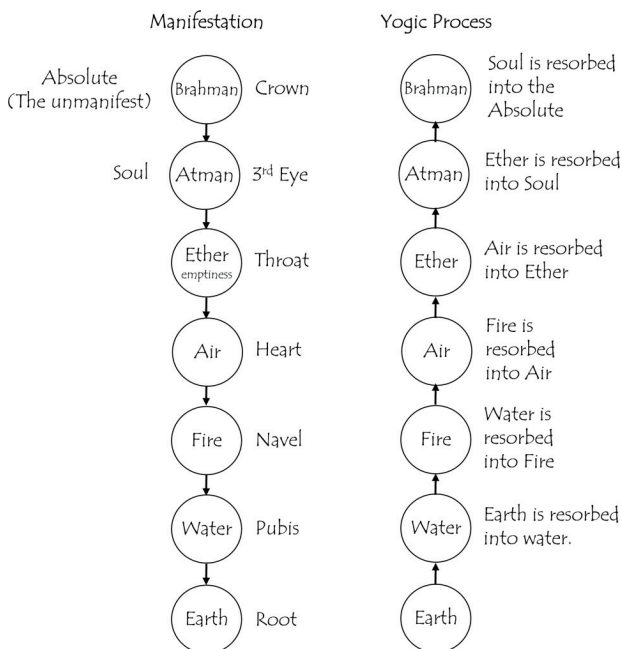

From Wuji Qi Gong & The Secret Of Immortality

Samkhyan Model of Manifestation And Its Reverse - The Yogic Process, Circa 3500 B.C.E.

The Samkhyan model of manifestation describes the process by which matter and consciousness precipitate from the Absolute, the heavier from the lighter, the gross from the subtle.

The yogic model describes the process of demanifestation by which matter and consciousness return to the Absolute, the heavier being resorbed into the lighter, the gross into the subtle.